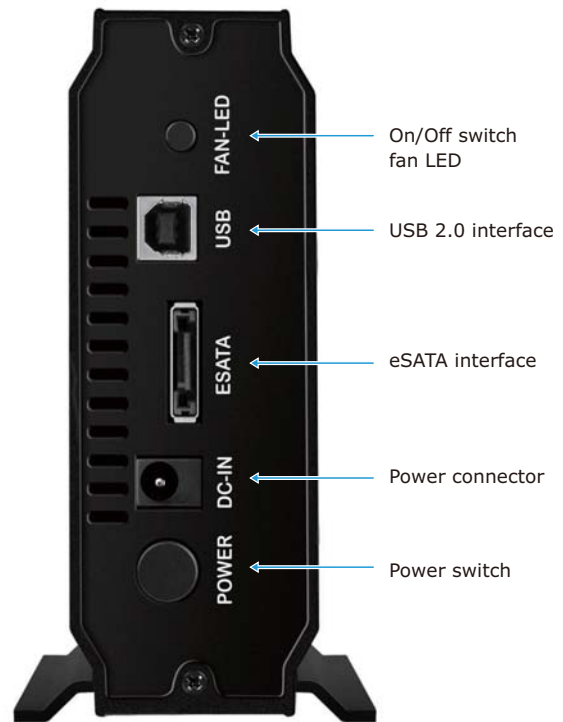

Rear view

Packing content: 1x IB-371StUS2-B, 1x wall power supply 1x USB data cable, 1x eSATA data cable, 1x set of screws, 1x screw driver, 1x manual

Logistical data

Packing unit:	10 pcs./carton	Dimension / carton:	500x425x225 mm	Import tax:	84733080
Total weight:	10.9 kg/carton	Dimension (incl. packing):	243x206x85 mm		
Gross weight (inc. packing):	0.67 kg	Dimension from article:	205x125x45 mm		
Net weight:	0.47 kg	Country of origin:	China