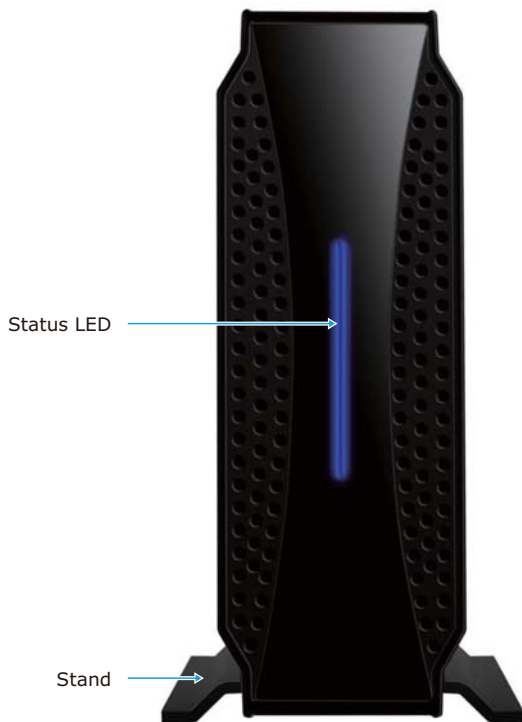

Front view

Packing content: 1x IB-371StUS2-B, 1x wall power supply 1x USB data cable, 1x eSATA data cable, 1x set of screws, 1x screw driver, 1x manual

Logistical data

Packing unit:	10 pcs./carton	Dimension / carton:	500x425x225 mm	Import tax:	84733080
Total weight:	10.9 kg/carton	Dimension (incl. packing):	243x206x85 mm		
Gross weight (inc. packing):	0.67 kg	Dimension from article:	205x125x45 mm		
Net weight:	0.47 kg	Country of origin:	China