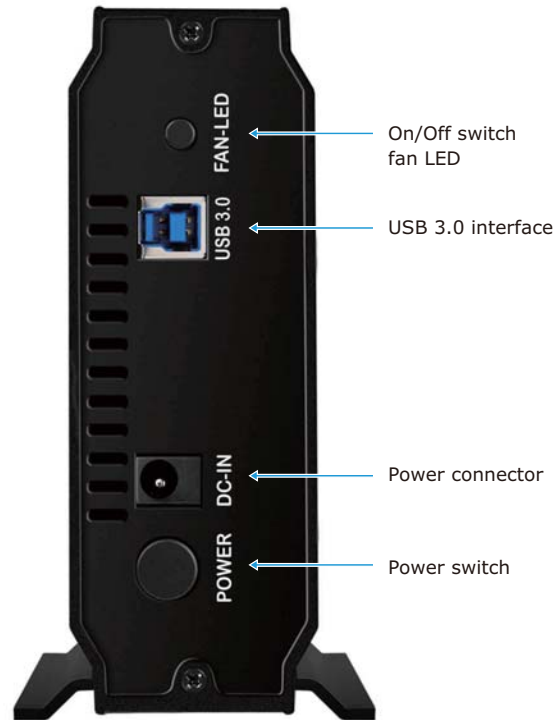

Rear view

Packing content: 1x IB-372StU3-B, 1x wall power supply, 1x USB 3.0 data cable, 1x set of screws, 1x screw driver, 1x manual

Logistical data

Packing unit: 10 pcs./carton
Total weight: 10.9 kg/carton
Gross weight (incl. packing): 0.67 kg
Net weight: 0.47 kg

Dimension / carton: 500x425x225 mm
Dimension (incl. packing): 243x206x85 mm
Dimension from article: 205x125x45 mm
Country of origin: China

Import tax: 84733080