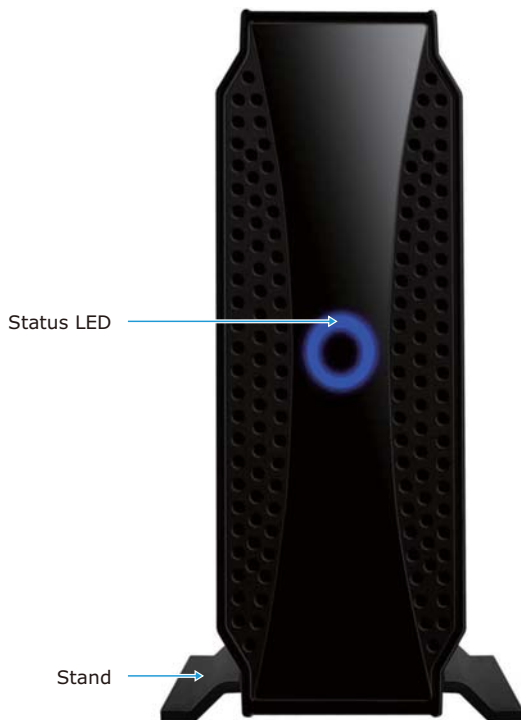

Front view

Packing content: 1x IB-372StU3-B, 1x wall power supply, 1x USB 3.0 data cable, 1x set of screws, 1x screw driver, 1x manual

Logistical data

Packing unit: 10 pcs./carton
Total weight: 10.9 kg/carton
Gross weight (incl. packing): 0.67 kg
Net weight: 0.47 kg

Dimension / carton: 500x425x225 mm
Dimension (incl. packing): 243x206x85 mm
Dimension from article: 205x125x45 mm
Country of origin: China

Import tax: 84733080