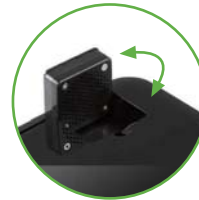

Description

1. Fan 40x40 mm
2. Power connector
3. Switch Off/On/Fan
4. USB 2.0 Mini interface
5. USB 2.0 interface
6. LED power
7. LED access

Data transfer rate
Slimtype Super AllWrite Drive DS-8A3S
Write:
DVD+R/-R: 8x, DVD+RW/-RW: 8x/6x,
DVD+R/-R DL: 6x, DVD-RAM: 5x
CD-R: 24x, CD-RW: 24x
Read:
DVD-ROM: 8x, CD-ROM: 24x

Packing content: 1x IB-DK210 (IB-DK210-OD incl. drive), 1x Wall power supply, 1x Mini USB 2.0 cable, 1x Manual

Logistical Data IB-DK210 / IB-DK210-OD

Packing unit: 20 pcs./carton
Total weight: - kg/carton
Gross weight (incl. packing): - kg
Net weight: - kg

Dimension/carton: 315x600x600 mm
Dimension of packing box: - mm
Dimension of article: - mm
Country of origin: Taiwan

Import tax: 84733080