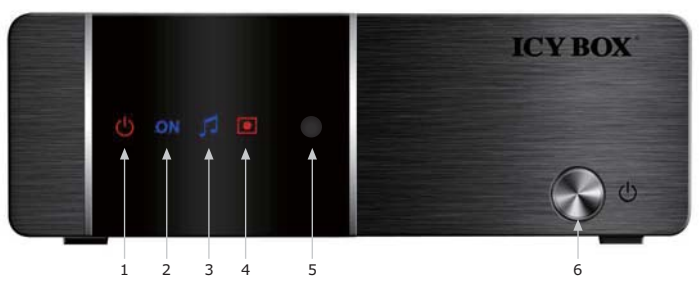

Frontside

1. STANDBY indicator
2. ON indicator
3. MUSIC indicator
4. REC indicator
5. Infrared Receiver window
6. POWER/STANDBY button