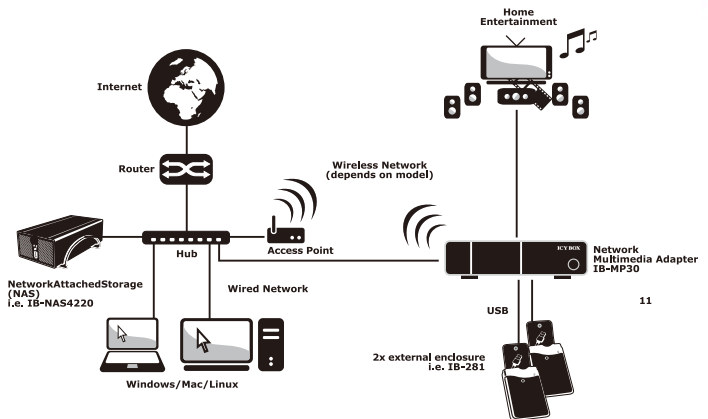

Coolness, Separates the Man from the Boys

We don't have to talk about its video formats or containers, about HDMI, DTS or Dolby Digital in this product class. There is anything you might wish. What separates the network-HDD-multi-media player ICY BOX IB-MP3011 from the bulk is its coolness. It is so cool, it doesn't need a fan. As it dissipates the process warmth of the IC and the HDD to the outside employing the metal case which is built like a heat exchanger. Movie or music, the ICY BOX IB-MP3011 plays it cooler than the boys.

Front view / Side view

Rear view

1. Music LED	8. HDMI 1.3 interface
2. Power LED	9. RJ-45 10/100 Mbp/s
3. Infrared Window	10. S/PDIF optical interface
4. Power button	11. Air holes
5. Power supply IN	12. 1x USB 2.0 Device interface
6. Component interface	13. 2x USB 2.0 Host interface
7. Composite interface Stereo L/R interface	14. Memory Card slot

Packing content: IB-MP3011HW-B, power supply, A/V cable, component cable, USB 2.0 cable, remote control (incl. battery), manual (German/English), quick installation guide (multilanguage)

Logistical Data

Packing unit: 4 pcs./carton
Total weight: 8.7 kg/carton
Gross weight (incl. packing): 1.9 kg
Net weight: 0.97 kg

Dimension/carton: 472x282x235 mm
Dimension of packing box: 268x226x105 mm
Dimension of article: 190x40x228 mm
Country of origin: China

Import tax: 85219000