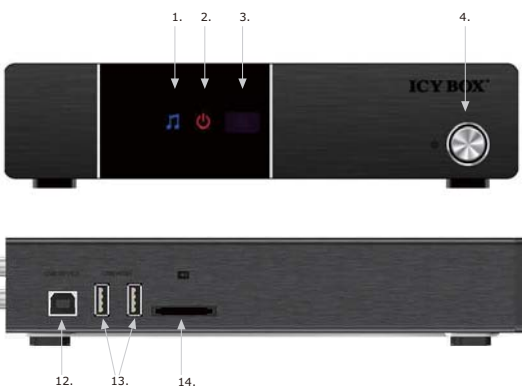

Front view / Side view