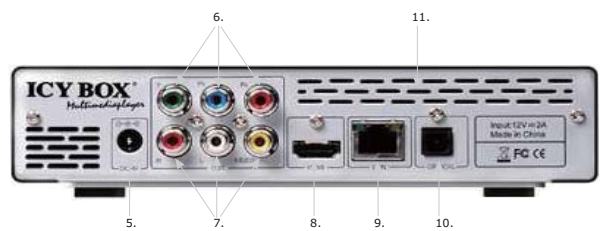

Rear view

1. Music LED	8. HDMI 1.3 interface
2. Power LED	9. RJ-45 10/100 Mbp/s
3. Infrared Window	10. S/PDIF optical interface
4. Power button	11. Air holes
5. Power supply IN	12. 1x USB 2.0 Device interface
6. Component interface	13. 2x USB 2.0 Host interface
7. Composite interface Stereo L/R interface	14. Memory Card slot

Packing content: IB-MP3011HW-B, power supply, A/V cable, component cable, USB 2.0 cable, remote control (incl. battery), manual (German/English), quick installation guide (multilanguage)

Logistical Data

Packing unit: 4 pcs./carton
Total weight: 8.7 kg/carton
Gross weight (incl. packing): 1.9 kg
Net weight: 0.97 kg

Dimension/carton: 472x282x235 mm
Dimension of packing box: 268x226x105 mm
Dimension of article: 190x40x228 mm
Country of origin: China

Import tax: 85219000