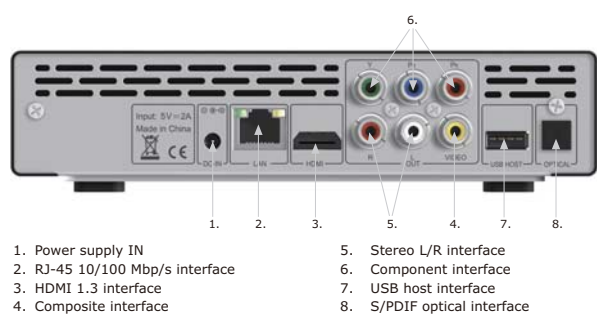

Technical data	
Model	IB-MP305A-B
Article No. / EAN code	25307 / 4250078184447
Colour	Black
Brand	ICY BOX
Article text	Full HD Network Multimedia Adapter
Processor/System board	RealTek RTD1073
Network support	LAN 10/100 Mbps, RJ-45, WLAN up to WiFi IEEE802.11n (by optional WiFi dongle)
Network protocol	SAMBA (SMB), UPnP
WEB function	Webradio (MMS based)
File system	NTFS/FAT32
Integrated card reader	SD, SD-HC/MMC/MS
External data interface	2x USB2.0 host, 1x card slot
External video interface output	Composite, Component, HDMI 1.3a (up to 1920x1080p)
External audio interface	Stereo L/R, SPDIF (optical)
Power supply	Wall power supply: AC 100-240 V, 50-60 Hz, 35 W, DC 5 V, 2,4 A

Distinguished Performance

ICY BOX IB-MP305 is the media adapter which virtually fulfills every need. It is a specialist for Full High definition formats.

This means resolution of 1920 x 1080 p. It supports all common video and audio formats, including Flash video, Dolby Digital and DTS, the latter are delivered also through HDMI. The ideal stage for its employment is a Full-HD TV set or a home cinema system with demanding audio components.

Even in the future the IB-MP305 will be in the lead as its firmware is updatable. Media files are fed to the ICY BOX via LAN, WiFi, USB or cardreader. Metal casing.

Front view / Side view

Rear view

Packing content: IB-MP305A-B, power supply, A/V cable, component cable, remote control (incl. battery), manual (German/English), quick installation guide (multilanguage)