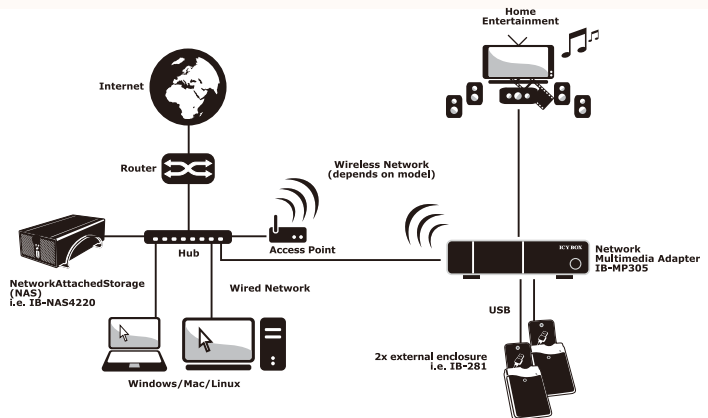

IB-MP305A-B Full HD Network Multimedia Adapter

Key features

- Stylish Aluminium enclosure
- Powerful Media Chip RealTek RTD1073 inside
- Including DTS, Dolby Digital, WMA and AAC downmix support
- Supports: LAN 10/100 Mbps, RJ-45
- Supports: up to WiFi IEEE802.11n (optional WiFi USB dongle required)
- Integrated Web radio function (MMS based)
- Video: MPEG-1, MPEG-2, MPEG-4: Xvid, WMV9, ISO, VOB, IFO, MP4, DAT, MOV, AVI, MKV, H.264, TS, TP, M2TS, FLV
- Audio: MP3/OGG/WMA/WAV/AAC
- Image: HD-JPEG, JPG, BMP
- Supported cards: SD/SD-HC/MMC/MS
- Audio out: Stereo 2 Ch (RCA), SPDIF (optical)
- Video out: HDMI 1.3, Composite, Component
- File System: NTFS/FAT32
- Transfer rates: USB 2.0 up to 480 Mbit/s
- Supports Windows up to XP/Vista/Windows7, MAC OS >9/X,
- Controllable by remote control

Distinguished Performance

ICY BOX IB-MP305 is the media adapter which virtually fulfills every need. It is a specialist for Full High definition formats.

This means resolution of 1920 x 1080 p. It supports all common video and audio formats, including Flash video, Dolby Digital and DTS, the latter are delivered also through HDMI. The ideal stage for its employment is a Full-HD TV set or a home cinema system with demanding audio components.

Even in the future the IB-MP305 will be in the lead as its firmware is updatable. Media files are fed to the ICY BOX via LAN, WiFi, USB or cardreader. Metal casing.

Front view / Side view

Rear view

Packing content: IB-MP305A-B, power supply, A/V cable, component cable, remote control (incl. battery), manual (German/English), quick installation guide (multilanguage)