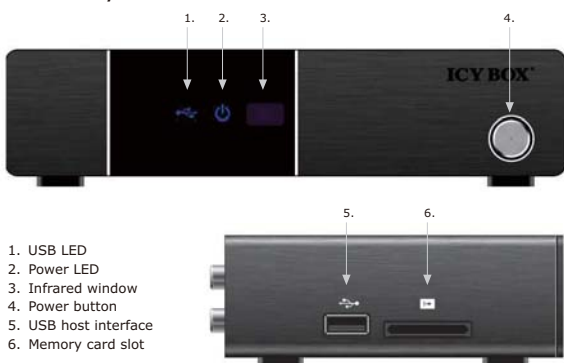

Technical data	
Model	IB-MP305A-B
Article No. / EAN code	25307 / 4250078184447
Colour	Black
Brand	ICY BOX
Article text	Full HD Network Multimedia Adapter
Processor/System board	RealTek RTD1073
Network support	LAN 10/100 Mbps, RJ-45, WLAN up to WiFi IEEE802.11n (by optional WiFi dongle)
Network protocol	SAMBA (SMB), UPnP
WEB function	Webradio (MMS based)
File system	NTFS/FAT32
Integrated card reader	SD, SD-HC/MMC/MS
External data interface	2x USB2.0 host, 1x card slot
External video interface output	Composite, Component, HDMI 1.3a (up to 1920x1080p)
External audio interface	Stereo L/R, SPDIF (optical)
Power supply	Wall power supply: AC 100-240 V, 50-60 Hz, 35 W, DC 5 V, 2,4 A

Distinguished Performance

ICY BOX IB-MP305 is the media adapter which virtually fulfills every need. It is a specialist for Full High definition formats.

This means resolution of 1920 x 1080 p. It supports all common video and audio formats, including Flash video, Dolby Digital and DTS, the latter are delivered also through HDMI. The ideal stage for its employment is a Full-HD TV set or a home cinema system with demanding audio components.

Even in the future the IB-MP305 will be in the lead as its firmware is updatable. Media files are fed to the ICY BOX via LAN, WiFi, USB or cardreader. Metal casing.

Front view / Side view

Rear view

Packing content: IB-MP305A-B, power supply, A/V cable, component cable, remote control (incl. battery), manual (German/English), quick installation guide (multilanguage)