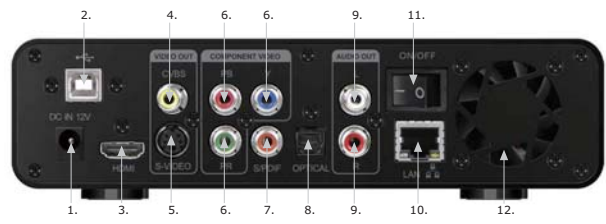

Back view

1. Power supply IN
2. USB 2.0 to PC
3. HDMI OUT
4. Composite OUT
5. S-Video OUT
6. YPbPr (Component) OUT
7. S/PDIF coaxial OUT
8. S/PDIF optical OUT
9. Stereo L/R OUT
10. RJ-45 10/100 Mbp/s interface
11. ON-/OFF switch
12. 40 mm cooling fan

Packing content: IB-MP309HW-B, power adaptor and cord, A/V cable, USB cable, remote control, remote control battery, software CD, user manual

Logistical Data

Packing unit: 8 pcs./carton
Total weight: 16.8 kg/carton
Gross weight (incl. packing): 2.1 kg/pcs.
Net weight: 1.04 kg/pcs.

Dimension /carton: 490x325x455 mm
Dimension of packing box: 237x218x157 mm
Dimension of article: 200x58x165 mm
Country of origin: China

Import tax: 84717030

Abertek

5F.-1 No.236, Liancheng Rd., Jhonghe City, Taipei Hsien 235, Taiwan. Tel.: 886 2 8228 2226 Fax.: 886 2 8228 2225
Website:www.abertek.com.tw e-mail:info@abertek.com.tw