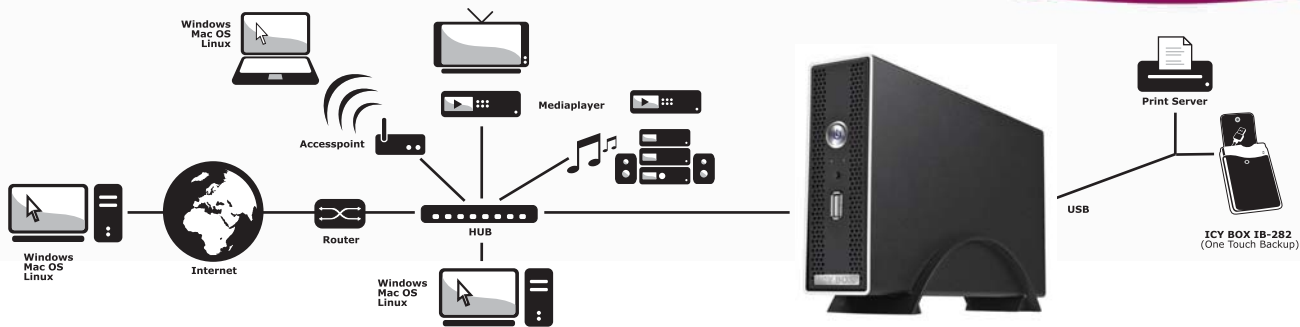

### Technical Data

<b>Model</b>	<b>IB-NAS4210-B</b>
<b>Art.-No.</b>	42100
<b>EAN-Code</b>	4250078184126
<b>Colour</b>	Black
<b>HDD</b>	1 x 3.5" SATA HDD
<b>Interface</b>	1x USB 2.0 Host, 1 x USB 2.0 Device, 1x RJ45 Gigabit Ethernet
<b>Server</b>	Samba, FTP, NFS, DHCP, UPnP-AV (30 days trialversion), iTunes® Support, Printserver
<b>Operating syst.</b>	EXT2, EXT3, FAT32, NTFS
<b>Processor</b>	Arm9 CPU, 300MHz
<b>Power supply</b>	Input 100-240V, Output +12V/2A

**Packing content** IB-NAS4210-B, Manual, CD-ROM, Ethernet & USB cable, screw set, power adapter (AC 100~240 V)

**Abertek**

5F.-1 No.236, Liancheng Rd., Zhonghe City, Taipei Hsien 235, Taiwan. Tel.: 886 2 8228 2226 Fax.: 886 2 8228 2225

Website:www.abertek.com.tw

e-mail:info@abertek.com.tw

**ICY BOX**<sup>®</sup>  
www.icybox.de

Solutions  
Network  
Attached  
Storage

**Perfect for the network**

With the ICY BOX IB-NAS4210 you can create a network where several users share data. In an office the IB-NAS4210 for example provides data of projects or clients, at home it's rather music and movies. These data are stored on a hard drive that you insert into the NAS or on a USB stick that you connect to it. By the way, NAS means Network Attached Storage. The servers you need to manage data come with the IB-NAS4210 – as software and that is for any established operating system.

**Easy montage and set-up**

The ICY BOX IB-NAS4210-B is simply opened and assembled. The configuration is quickly done via web interface with a standard browser like MS Internet Explorer, Opera or Firefox.