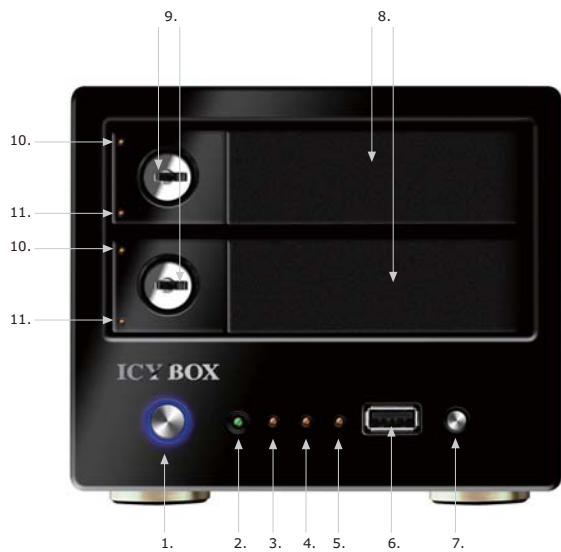

IB-NAS6220 2x 3.5" HDD Network Mediaserver

Key features

Enjoy your media data collection all over the world via the Internet, centralized and organized on your ICY BOX Mediaserver.

- Share your media content with friends and family around the world
- Simultaneously, lossless video- and music streaming by multiple users
- Play back your media content with DLNA devices like media player, Xbox360, Sony PS3 and network compatible TV's
- WEB based user interface
- Powerful Marvel Chip Solution 6281 with 1,2 GHz
- Supports 2x 3.5" SATA HDD up to 2 TB
- Supports: LAN 10/100/1000 Mbps, RJ-45
- Network access via Samba and UPnP AV
- External data interface: 2x USB 2.0
- Additional USB 2.0 port for OTB and print server
- RAID level: RAID 0, RAID 1 and BIG
- Easy-Swap® HDD tray, screw less HDD installation
- Supports Windows XP/Vista/Win7, MAC OS > 10.4

Front view

- | | |
|--|-----------------------|
| 1. Power button | 7. OTB button |
| 2. Power LED | 8. Removable HDD tray |
| 3. HDD 1 status LED | 9. Lockable by key |
| 4. HDD 2 status LED | 10. HDD operation LED |
| 5. Backup status LED | 11. HDD access LED |
| 6. Front USB interface (OTB and printer port) | |