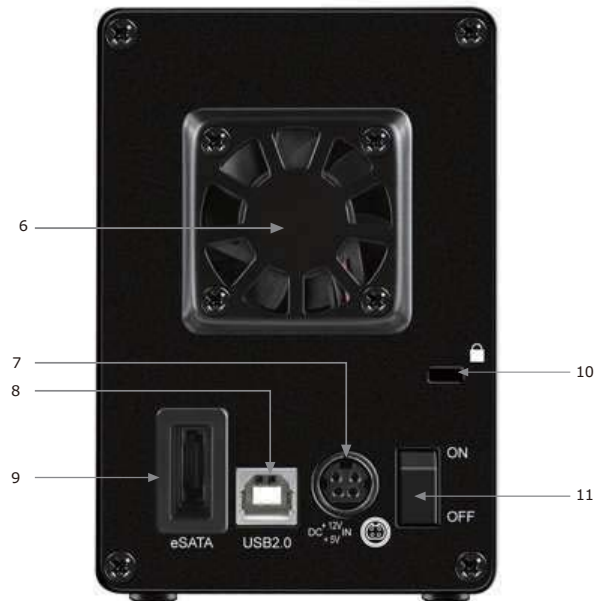

Rear view

1. LED Power/Read/Write access	4. LED status/error HDD2
2. LED Rebuild error/Rebuilding data	5. Raid switch
3. LED status/error HDD1	

6. Fan	9. eSATA interface
7. DC in	10. Kensington Lock fitting
8. USB 2.0 interface	11. Power switch

Packing content

1x IB-RD4320StUS2, 1x power adaptor and cord, 1x USB cable, 1x eSATA cable, 1x manual

Logistical Data

Packing unit: 6 pcs./carton
Total weight: 11.64 kg
Gross weight: 1.94 kg
Net weight: 1.62 kg

Dimension/Carton: 570x420x250 mm
Dimension of packing box: 270x224x130 mm
Dimension of article: 80x120x185 mm
Country of Origin: China

Import tax: 84733080